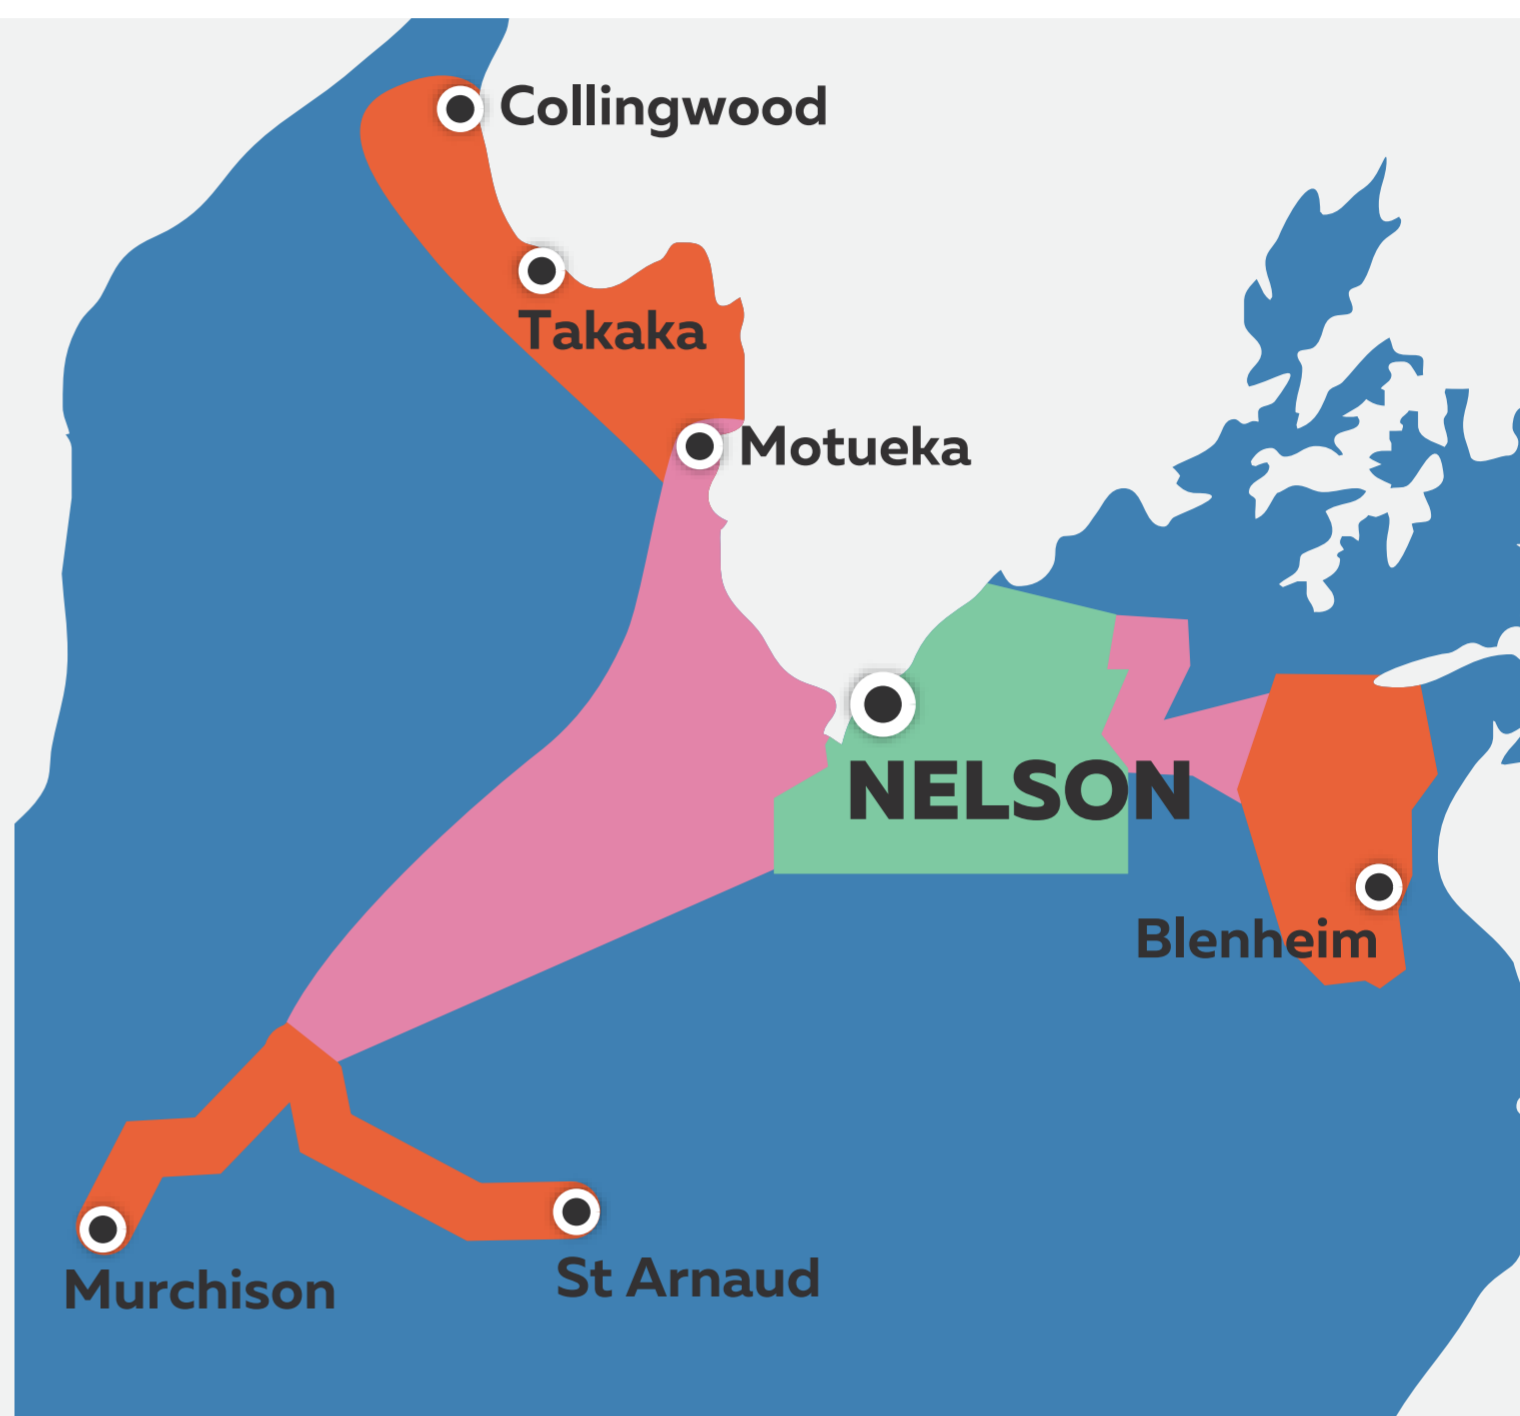

Nelson

Delivery Map

- Local - Metropolitan Area
- Regional Area
- Outer Area
- Within Island

The type of delivery rate depends on where your item is going - Local; Outer Area; Regional; Within Island; Inter-Island.

Additionally, there are extra rates for:

- Residential
- Rural/Non-Urban
- Saturday Delivery
- Dangerous Goods
- Offshore Islands
(Waiheke Island, Great Barrier Island, Chatham Islands, Stewart Island)

Delivery within the local metropolitan area.

Outer Area (RS)

Delivery within 75km of the local metropolitan area.

Regional Area (RN)

Delivery within 150km of the local metropolitan area.

Within Island (PE)