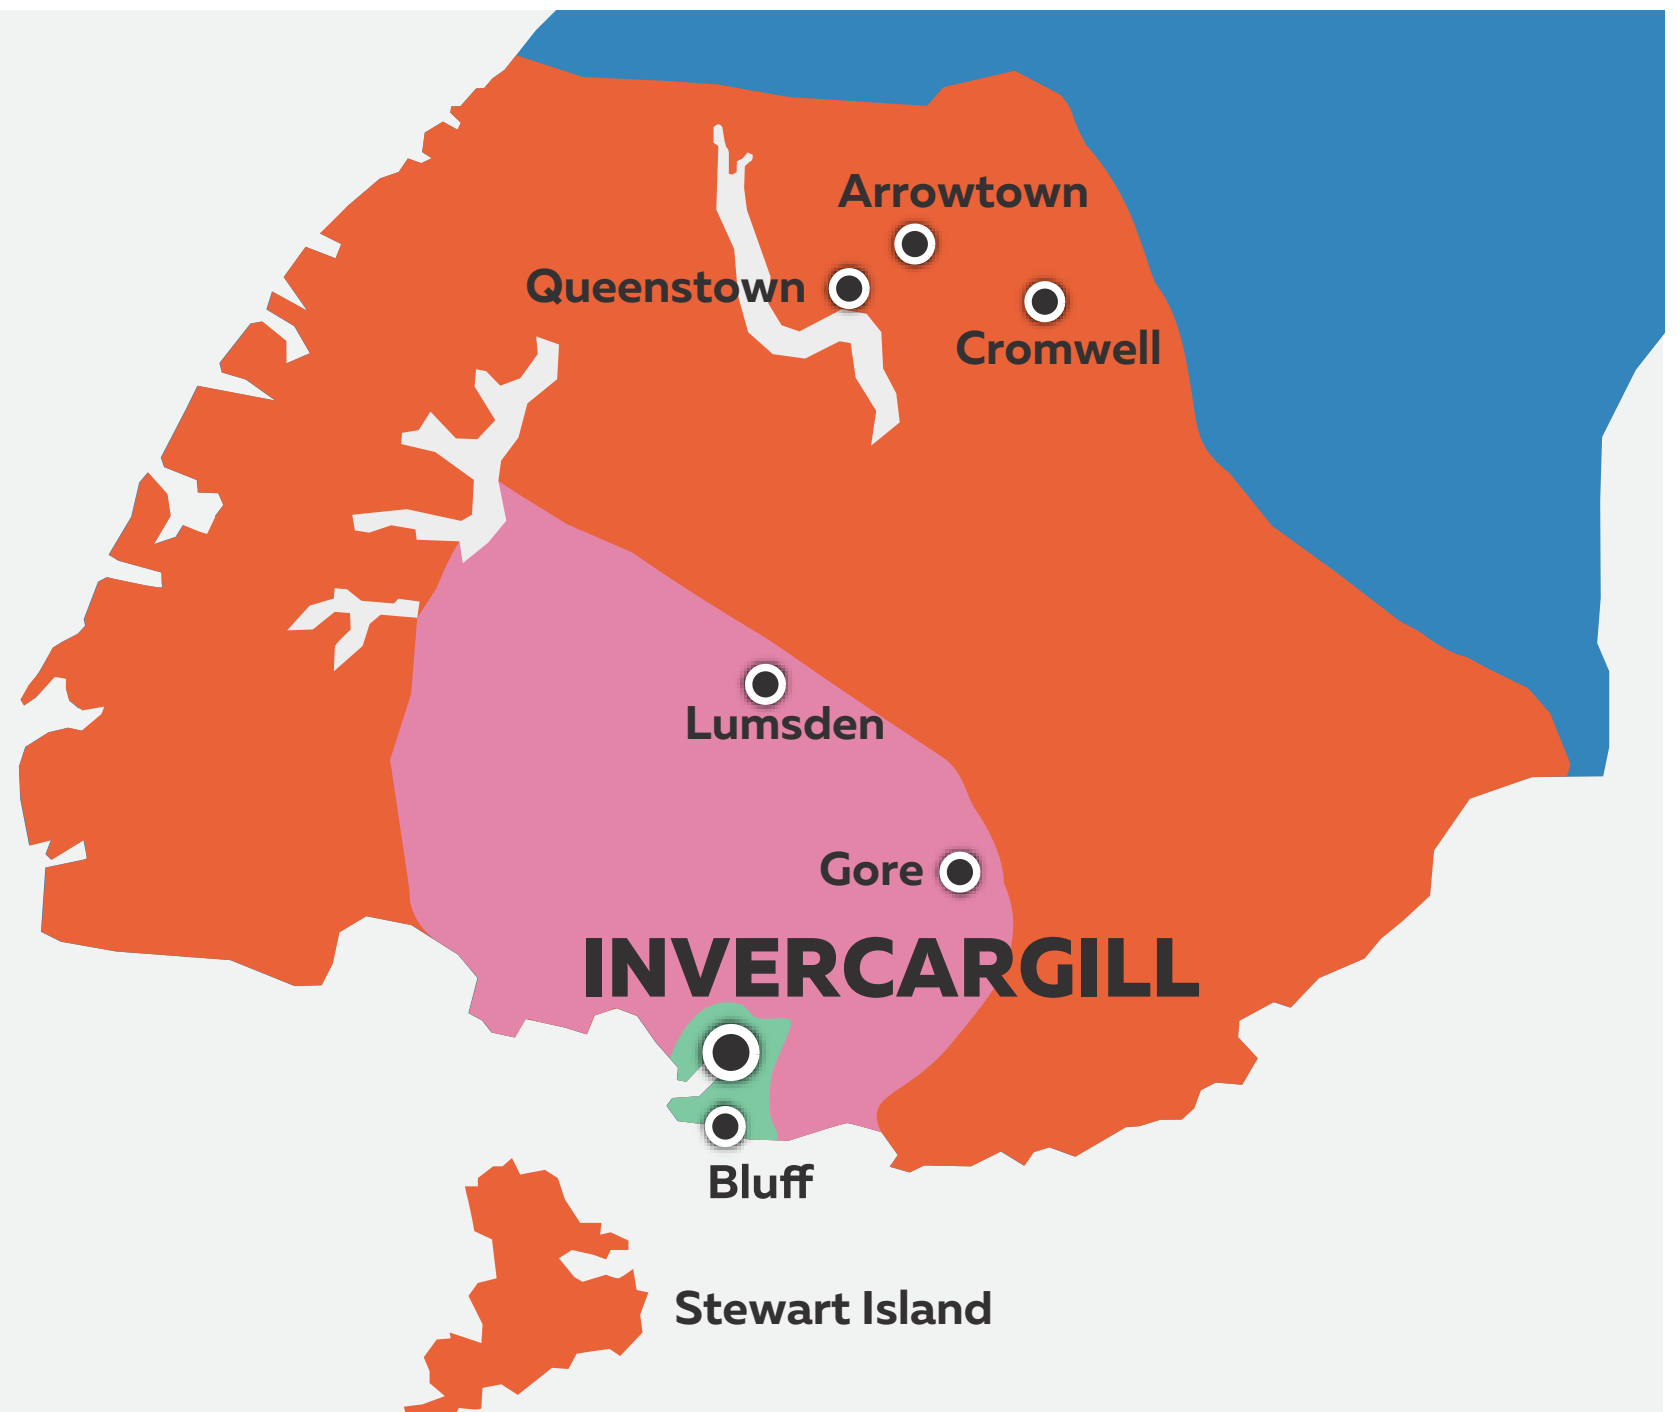

Invercargill

Delivery Map

- Local - Metropolitan Area
- Regional Area
- Outer Area
- Within Island

The type of delivery rate depends on where your item is going - Local; Outer Area; Regional; Within Island; Inter-Island.

Additionally, there are extra rates for:

- Residential
- Rural/Non-Urban
- Saturday Delivery
- Dangerous Goods
- Offshore Islands
  (Waiheke Island, Great Barrier Island, Chatham Islands, Stewart Island)

** Please note - Delivery to physical addresses only.
We can not deliver to PO Boxes, NZ Post lobbies, shops or agencies.*