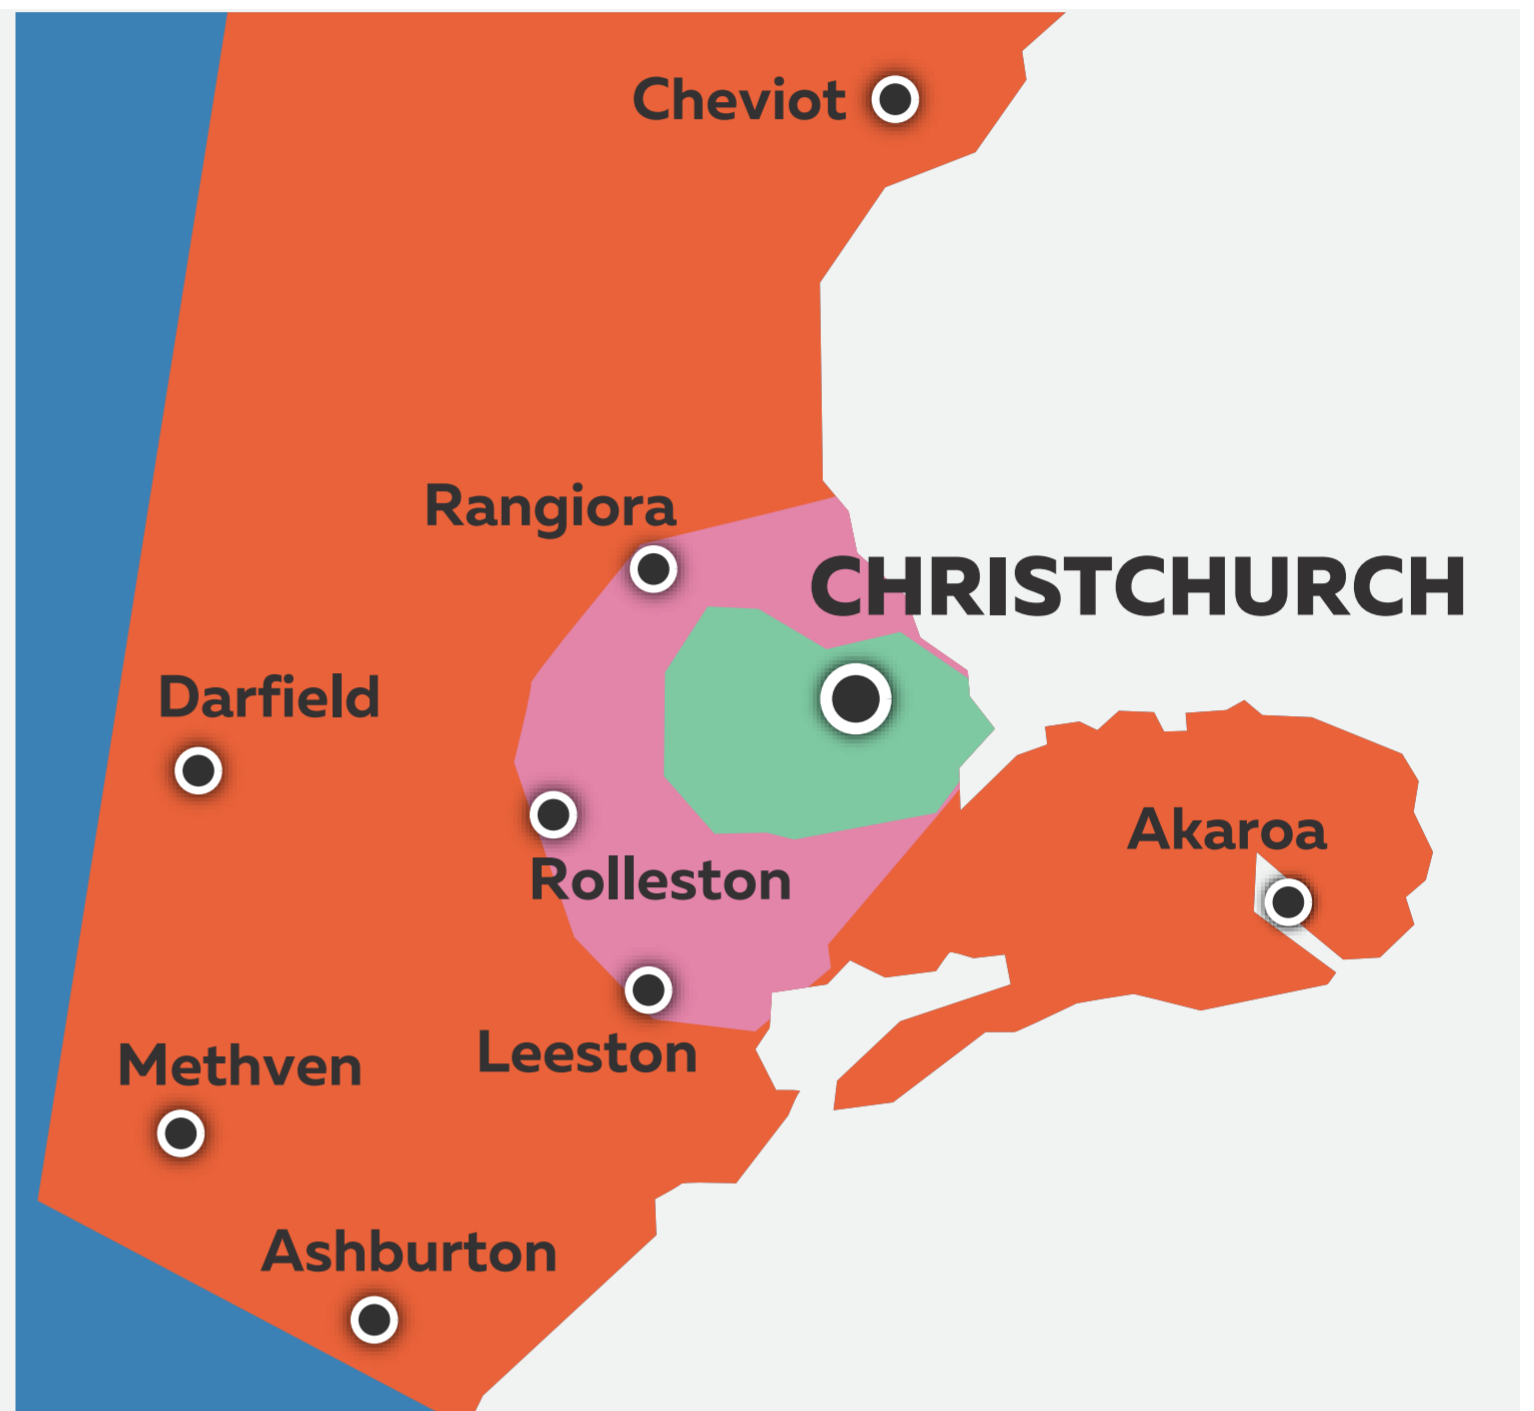

Christchurch

Delivery Map

- Local - Metropolitan Area
- Regional Area
- Outer Area
- Within Island

The type of delivery rate depends on where your item is going - Local; Outer Area; Regional; Within Island; Inter-Island.

Additionally, there are extra rates for:

- Residential
- Rural/Non-Urban
- Saturday Delivery
- Dangerous Goods
- Offshore Islands
  (Waiheke Island, Great Barrier Island, Chatham Islands, Stewart Island)

* Please note - Delivery to physical addresses only.
We can not deliver to PO Boxes, NZ Post lobbies, shops or agencies.