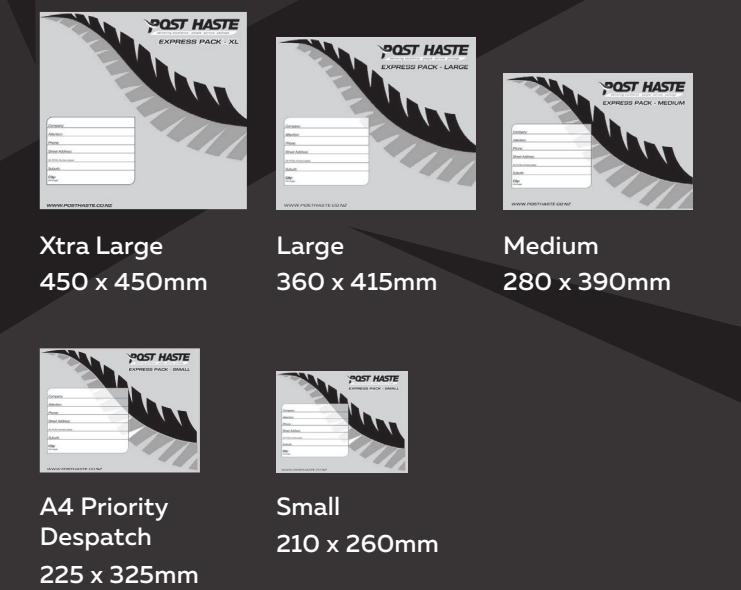

Rates include Variable Fuel Factor, Road User Charges and GST.
Prices as of 05/07/21. To check for updates visit us at www.posthaste.co.nz.

Express Pack Satchels

Overnight delivery anywhere in New Zealand.

Prices as shown below (additional charge applies to Residential or Rural addresses).

Maximum weight is 10kg.

SML	A5	\$5.84
PD	A4	\$7.63
MED	Foolscap	\$10.53
LGE	A3	\$15.20
XL	A2	\$23.39

Additional Islands Services