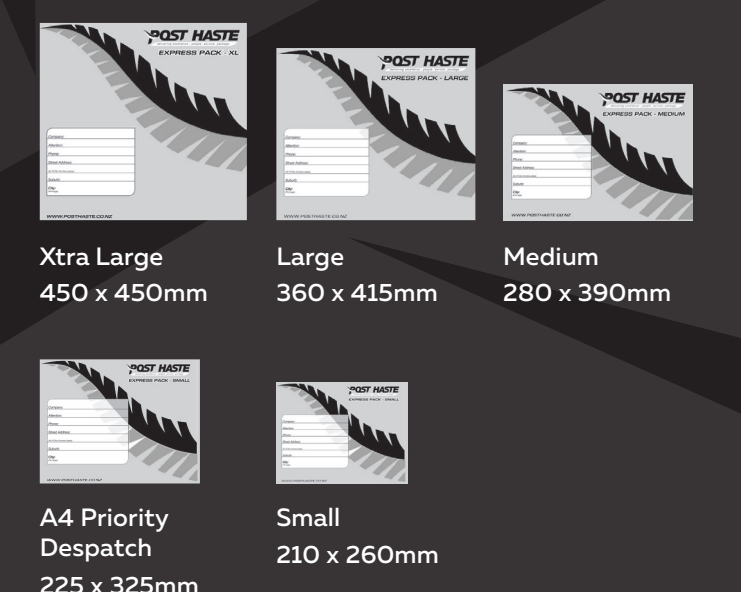

Rates include Variable Fuel Factor, Road User Charges and GST.
Prices as of 05/07/21. To check for updates visit us at www.posthaste.co.nz.

Express Pack Satchels

Overnight delivery anywhere in New Zealand.

Prices as shown below (additional charge applies to Residential or Rural addresses).

Maximum weight is 10kg.

SML	A5	\$5.45
PD	A4	\$7.12
MED	Foolscap	\$9.82
LGE	A3	\$14.18
XL	A2	\$21.82

Additional Islands Services