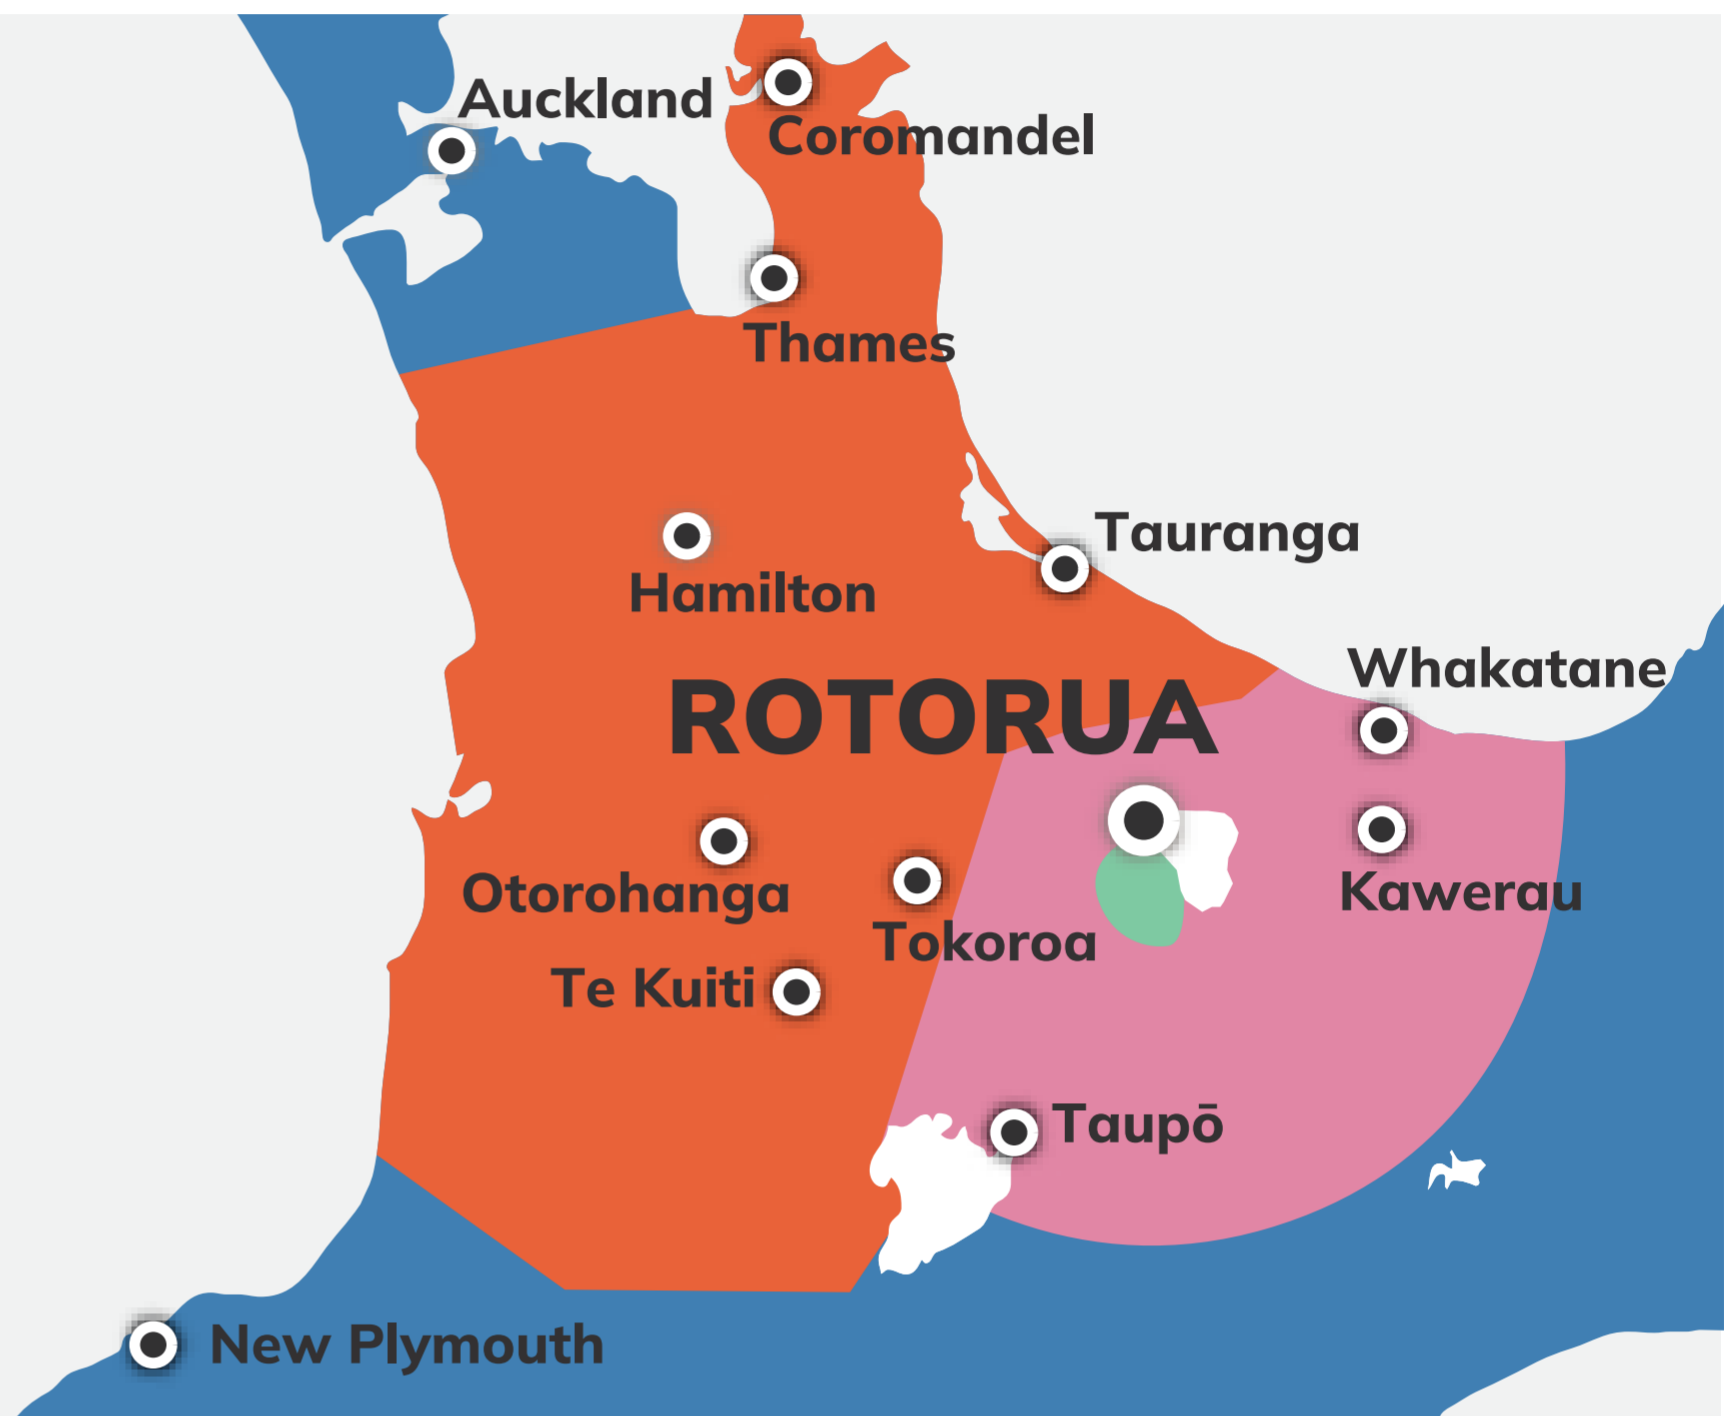

Rotorua

Delivery Map

- Local - Metropolitan Area
- Regional Area
- Outer Area
- Within Island

The delivery price depends on where your item is going - Local; Outer Area; Regional; Within Island; Inter-Island.

WITHIN ISLAND DELIVERY

For Local, Outer Area, Regional and Within Island.

Local Delivery (MS)

Delivery within the local metropolitan area.

Outer Area (RS)

Delivery within 75km* of the local metropolitan area.