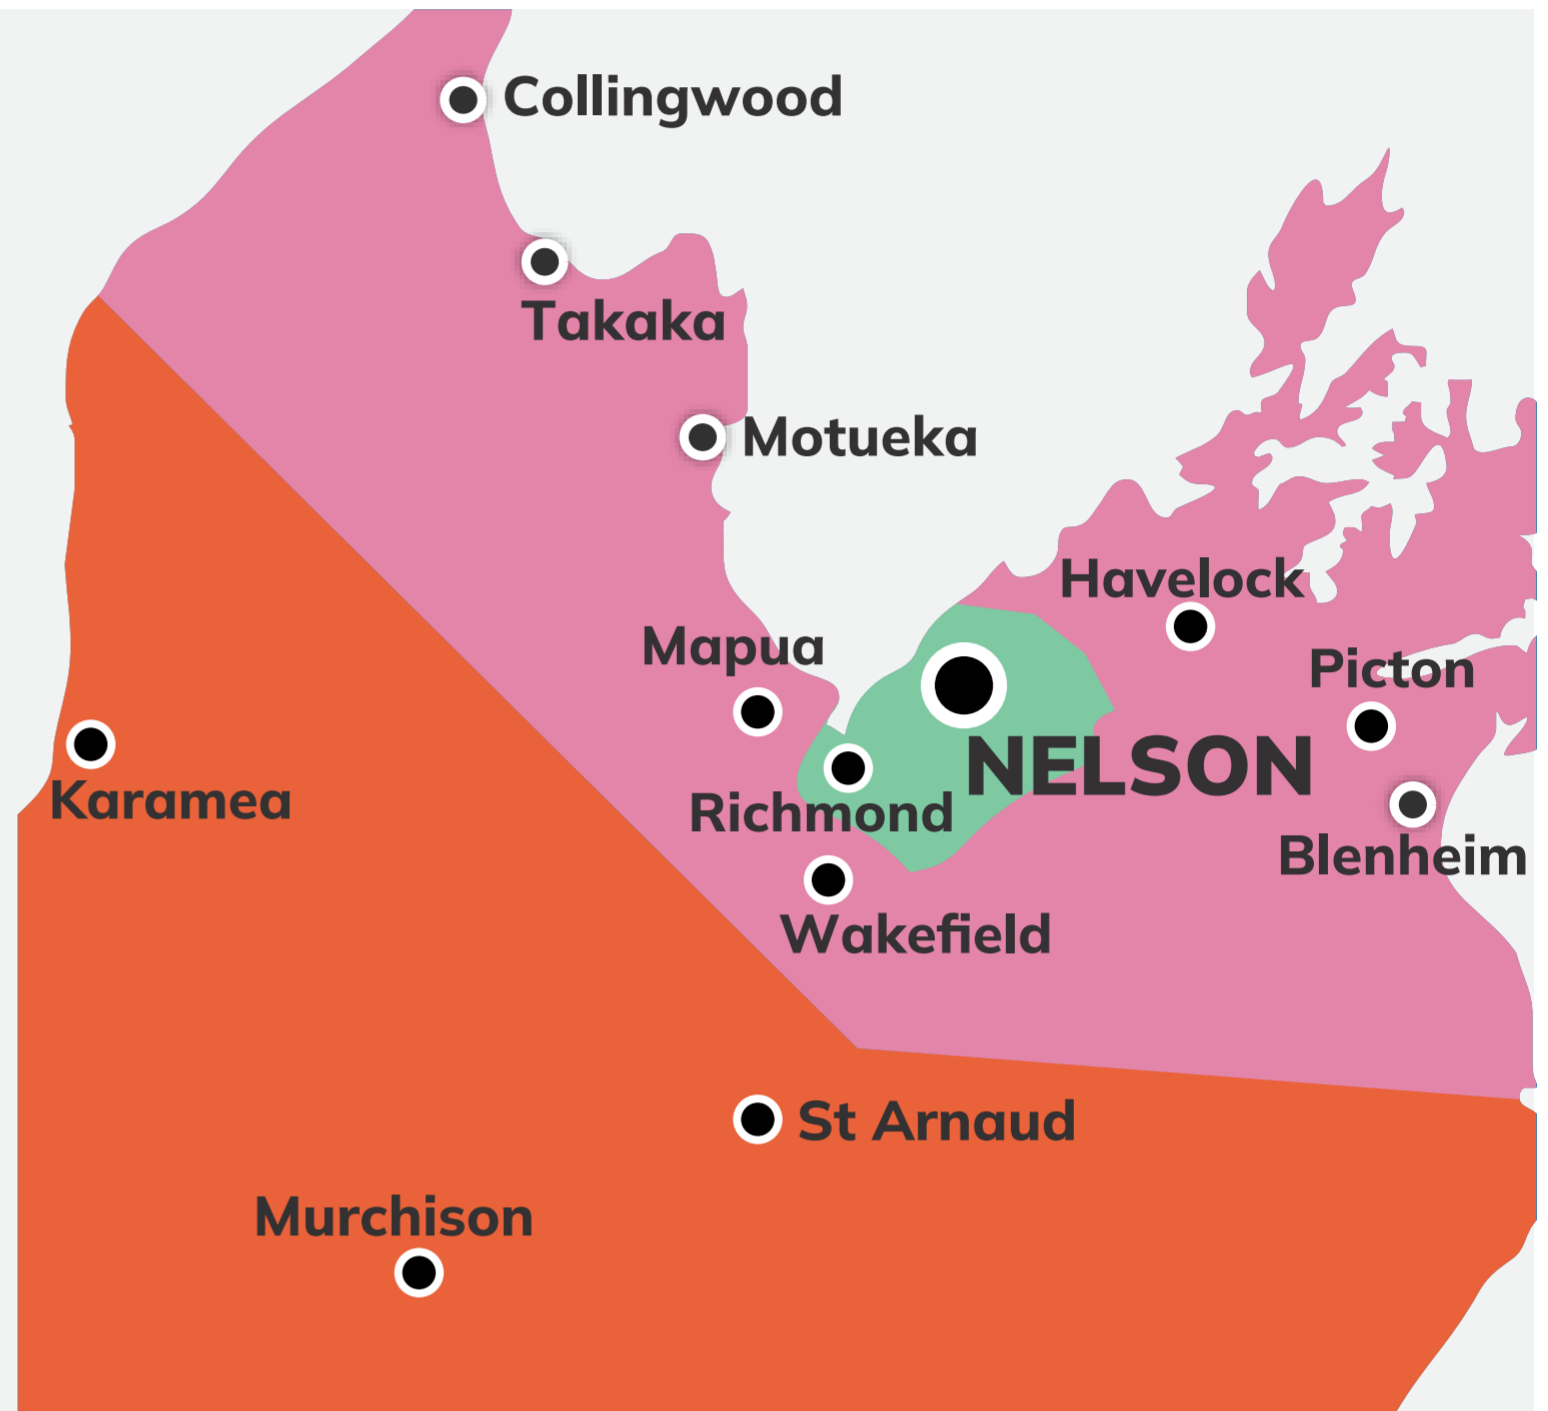

Nelson

Delivery Map

- Local - Metropolitan Area
- Regional Area
- Outer Area
- Within Island

The delivery price depends on where your item is going - Local; Outer Area; Regional; Within Island; Inter-Island.

Additional service prices apply for:

- Residential
- Rural/Non-Urban
- Saturday Delivery
- Dangerous Goods
- Offshore Islands
(Waiheke Island, Great Barrier Island, Chatham Islands, Stewart Island)

** Please note - Delivery to physical addresses only.
We can not deliver to PO Boxes, NZ Post lobbies, shops or agencies.*

WITHIN ISLAND DELIVERY

For Local, Outer Area, Regional and Within Island.

Local Delivery (MS)

Delivery within the local metropolitan area.

Outer Area (RS)

Delivery within 75km* of the local metropolitan area.