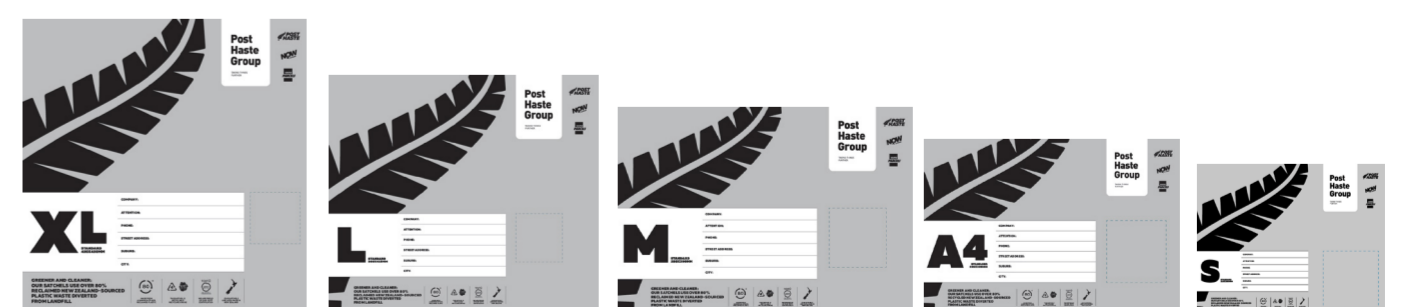

Max weight: **XL - 8kg**   **LGE - 5kg**   **MED - 4kg**   **A4 - 3kg**   **SML - 2kg**

* Overnight nationwide service.