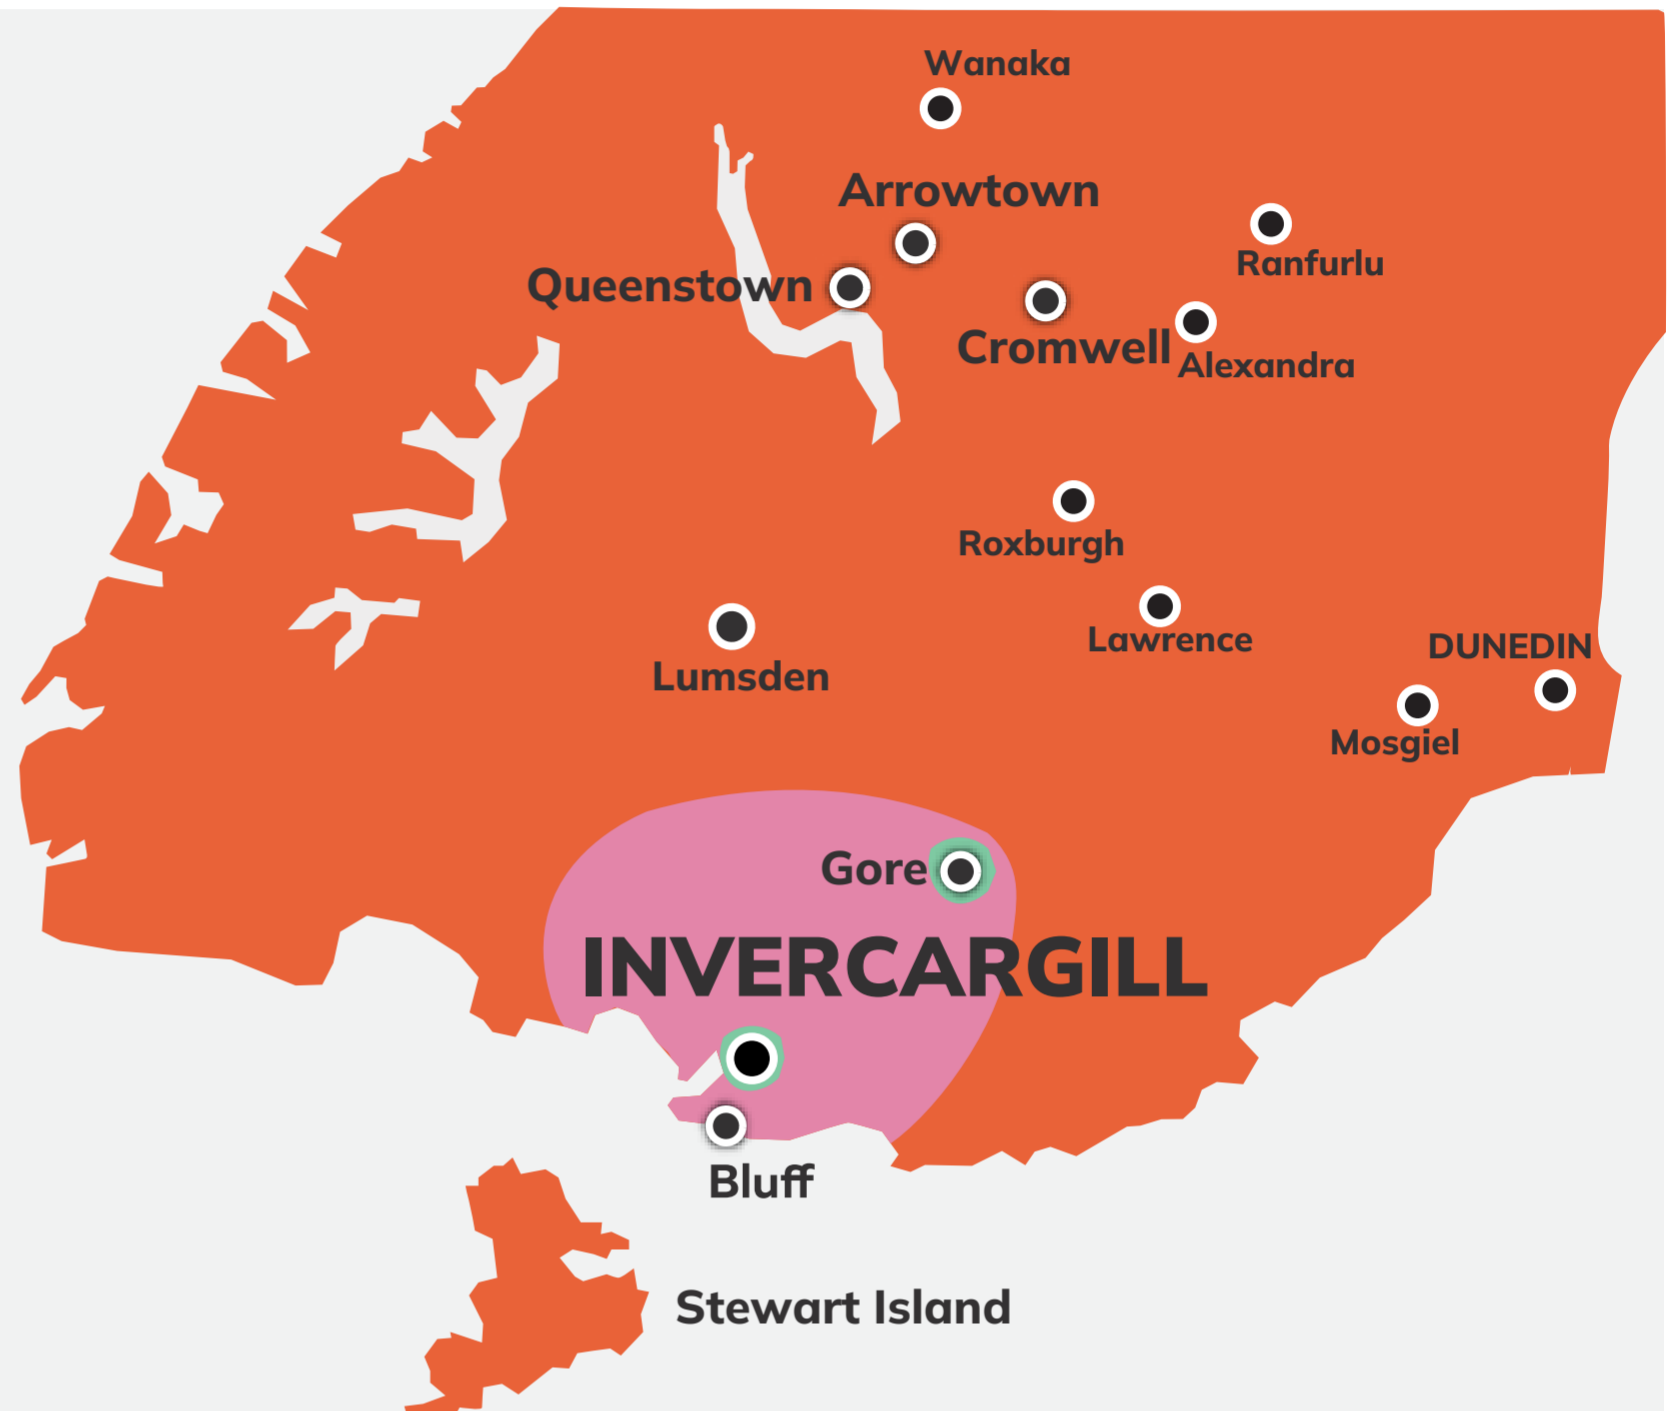

Invercargill

Delivery Map

- Local - Metropolitan Area
- Regional Area
- Outer Area
- Within Island

The delivery price depends on where your item is going - Local; Outer Area; Regional; Within Island; Inter-Island.

Additional service prices apply for:

- Residential
- Rural/Non-Urban
- Saturday Delivery
- Dangerous Goods
- Offshore Islands
  (Waiheke Island, Great Barrier Island, Chatham Islands, Stewart Island)

* Please note - Delivery to physical addresses only.
We can not deliver to PO Boxes, NZ Post lobbies, shops or agencies.

WITHIN ISLAND DELIVERY

For Local, Outer Area, Regional and Within Island.

Local Delivery (MS)

Delivery within the local metropolitan area.

Outer Area (RS)

Delivery within 75km* of the local metropolitan area.

Regional Area (RN)

Delivery within 150km* of the local metropolitan area.

Within Island (PE)

Overnight delivery within the island.

Maximums per item: Weight: 25kg / Volume: 0.125m³ / Length: 1.8m

ADDITIONAL DELIVERY

For Residential, Rural/Non-Urban, Saturday, Dangerous Goods.

Residential Delivery (RES)

Additional to base price for Residential Zone delivery per item.

Rural/Non-Urban Delivery (RZ)

Additional to base price for Rural/Non-Urban delivery addresses per item.

Saturday Delivery (SD)

Additional to base price for Saturday deliveries per item.

Dangerous Goods (DG)

Additional to base price for Dangerous Goods & Hazardous Substances deliveries per item.

Maximums per item: Weight: 25kg / Volume: 0.125m³ / Length: 1.8m

* Distances are a guideline only and are as per Company zone mapping.

INTER-ISLAND DELIVERY

Two options are available - Overnight; or Two-Day Delivery.

Overnight Inter-Island (NE)

Overnight delivery between the islands.

Two-Day Inter-Island (TD)

Two-day delivery between the islands.

Maximums per item: Weight: 25kg / Volume: 0.125m³ / Length: 1.8m

Express Pack Satchels

Post Haste plastic satchels provide a total packaging solution. These are tough, durable and self-sealing. Choose from 5 convenient sizes for peace of mind*.