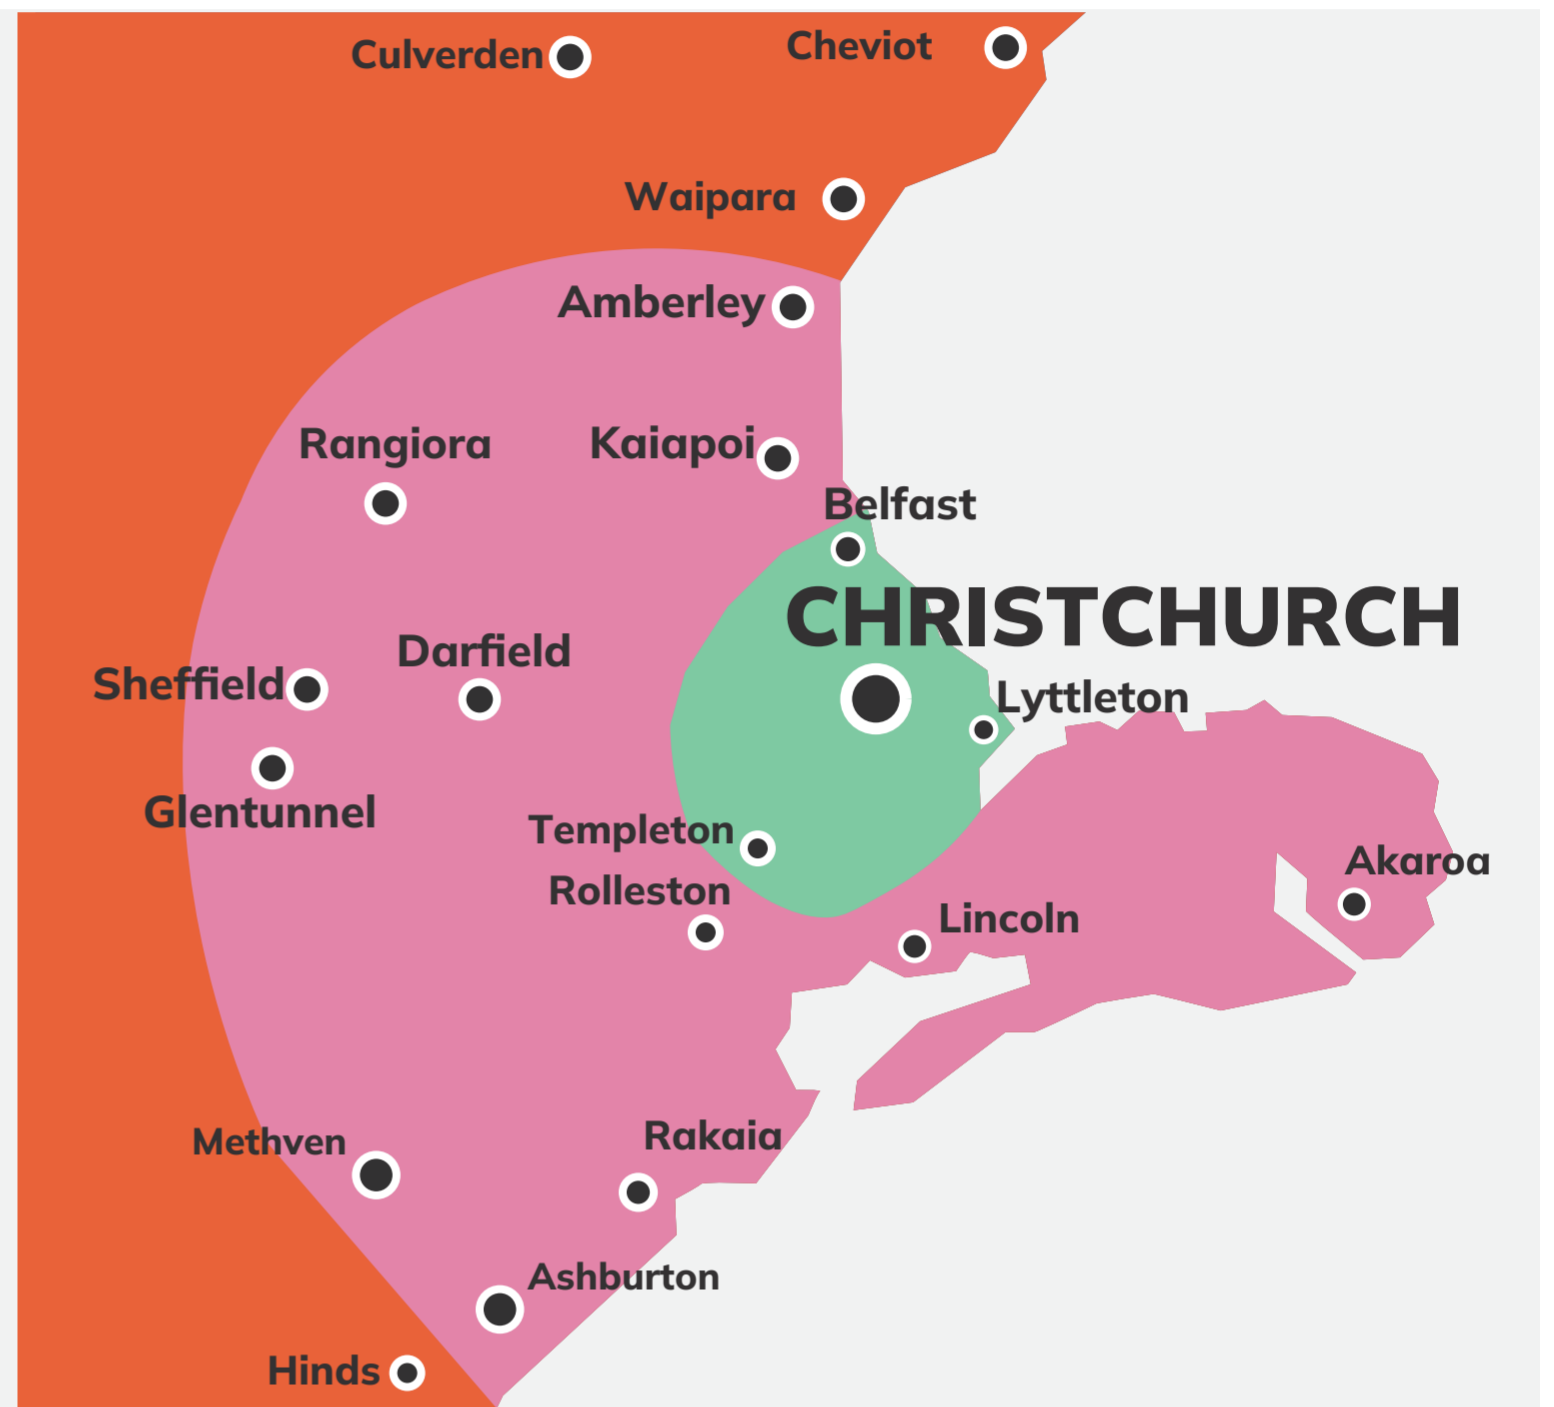

Christchurch

Delivery Map

- Local - Metropolitan Area
- Regional Area
- Outer Area
- Within Island

The delivery price depends on where your item is going - Local; Outer Area; Regional; Within Island; Inter-Island.

WITHIN ISLAND DELIVERY

For Local, Outer Area, Regional and Within Island.

Local Delivery (MS)

Delivery within the local metropolitan area.

Outer Area (RS)

Delivery within 75km* of the local metropolitan area.